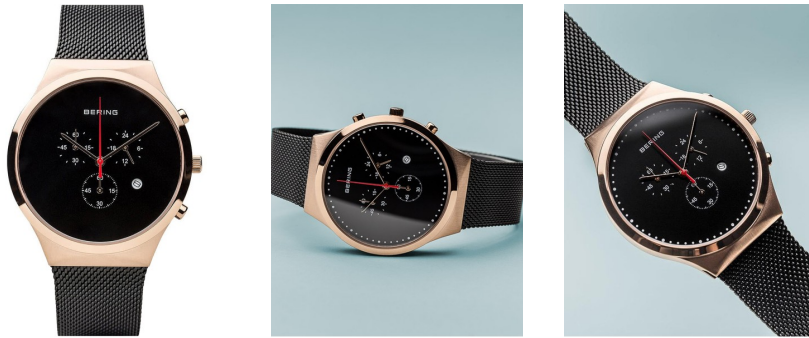

DIALANDO®

Bering men's watch 14740-166 Specifications

BUY NOW

This document contains all the specifications for the Bering 14740-166 men's watch. We at the **DIALANDO® watch store** offer a large selection of authentic watches from the best watch brands in the world.
<https://www.dialando.hr/>

PRODUCT INFORMATION

EAN	4894041202075
Gender	Men
Warranty [years]	2

PRODUCT EXECUTION

Display Type	Analogue
Movement type	Quartz (Battery)
Functions	Minute / Second / 24-Hour / Chronograph / Date / Hour

MEASURES

Case width [mm]	40
Case thickness [mm]	8

MATERIAL & COLOUR

Strap Material	Stainless steel
Strap Colour	Black
Case Material	Stainless steel
Case Colour	Rose gold
Case Surface	Matted / Polished
Colour of the dial	Black
Glass	Anti-reflective coating / Sapphire glass

DETAILS

Bezel	Fixed
Case Bottom	Pressed / Stainless steel bottom
Clasp	Clip clasp
Water resistant	3 ATM