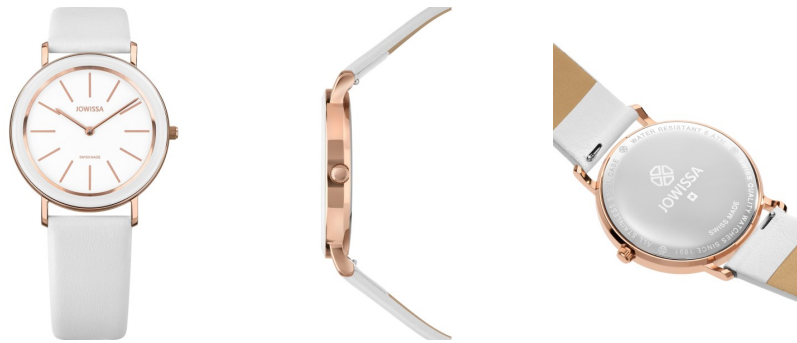

DIALANDO®

Jowissa ladies' watch J4.384.L Specifications

[BUY NOW](#)

This document contains all the specifications for the Jowissa Alto J4.384.L ladies' watch. We at the [DIALANDO® watch store](#) offer a large selection of authentic watches from the best watch brands in the world.
<https://www.dialando.hr/>

PRODUCT INFORMATION

EAN	7640167278091
Gender	Ladies
Warranty [years]	2

PRODUCT EXECUTION

Display Type	Analogue
Movement type	Quartz (Battery)

MEASURES

Case width [mm]	35
-----------------	----

MATERIAL & COLOUR

Strap Material	Real leather
Strap Colour	White
Colour of the dial	White
Glass	Mineral glass

DETAILS

Clasp	Buckle
Water resistant	5 ATM