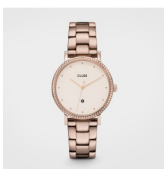

Display Type: Analogue
Strap Material: Real leather
Strap Colour: Grey
Case width [mm]: 33

[BUY NOW](#)

Cluse CW0101501008 ladies' watch

Display Type: Analogue
Strap Material: Real leather
Strap Colour: Brown
Case width [mm]: 40

DIALANDO®

Cluse ladies' watches Catalog

PRODUCT

DETAILS

Cluse Vigoureux CW0101210001 ladies' watch

Display Type: Analogue
Strap Material: Stainless steel
Strap Colour: Rose gold
Case width [mm]: 33

BUY NOW

Cluse CL40106 ladies' watch

Display Type: Analogue
Strap Material: Real leather
Strap Colour: Grey
Case width [mm]: 33

BUY NOW

Cluse CL40109 ladies' watch

Display Type: Analogue
Strap Material: Real leather
Strap Colour: Pink
Case width [mm]: 33

BUY NOW

Cluse CL40110 ladies' watch

Display Type: Analogue
Strap Material: Real leather
Strap Colour: White
Case width [mm]: 33

BUY NOW

Cluse CW0101209009 ladies' watch

Display Type: Analogue
Strap Material: Stainless steel
Strap Colour: Pink
Case width [mm]: 33